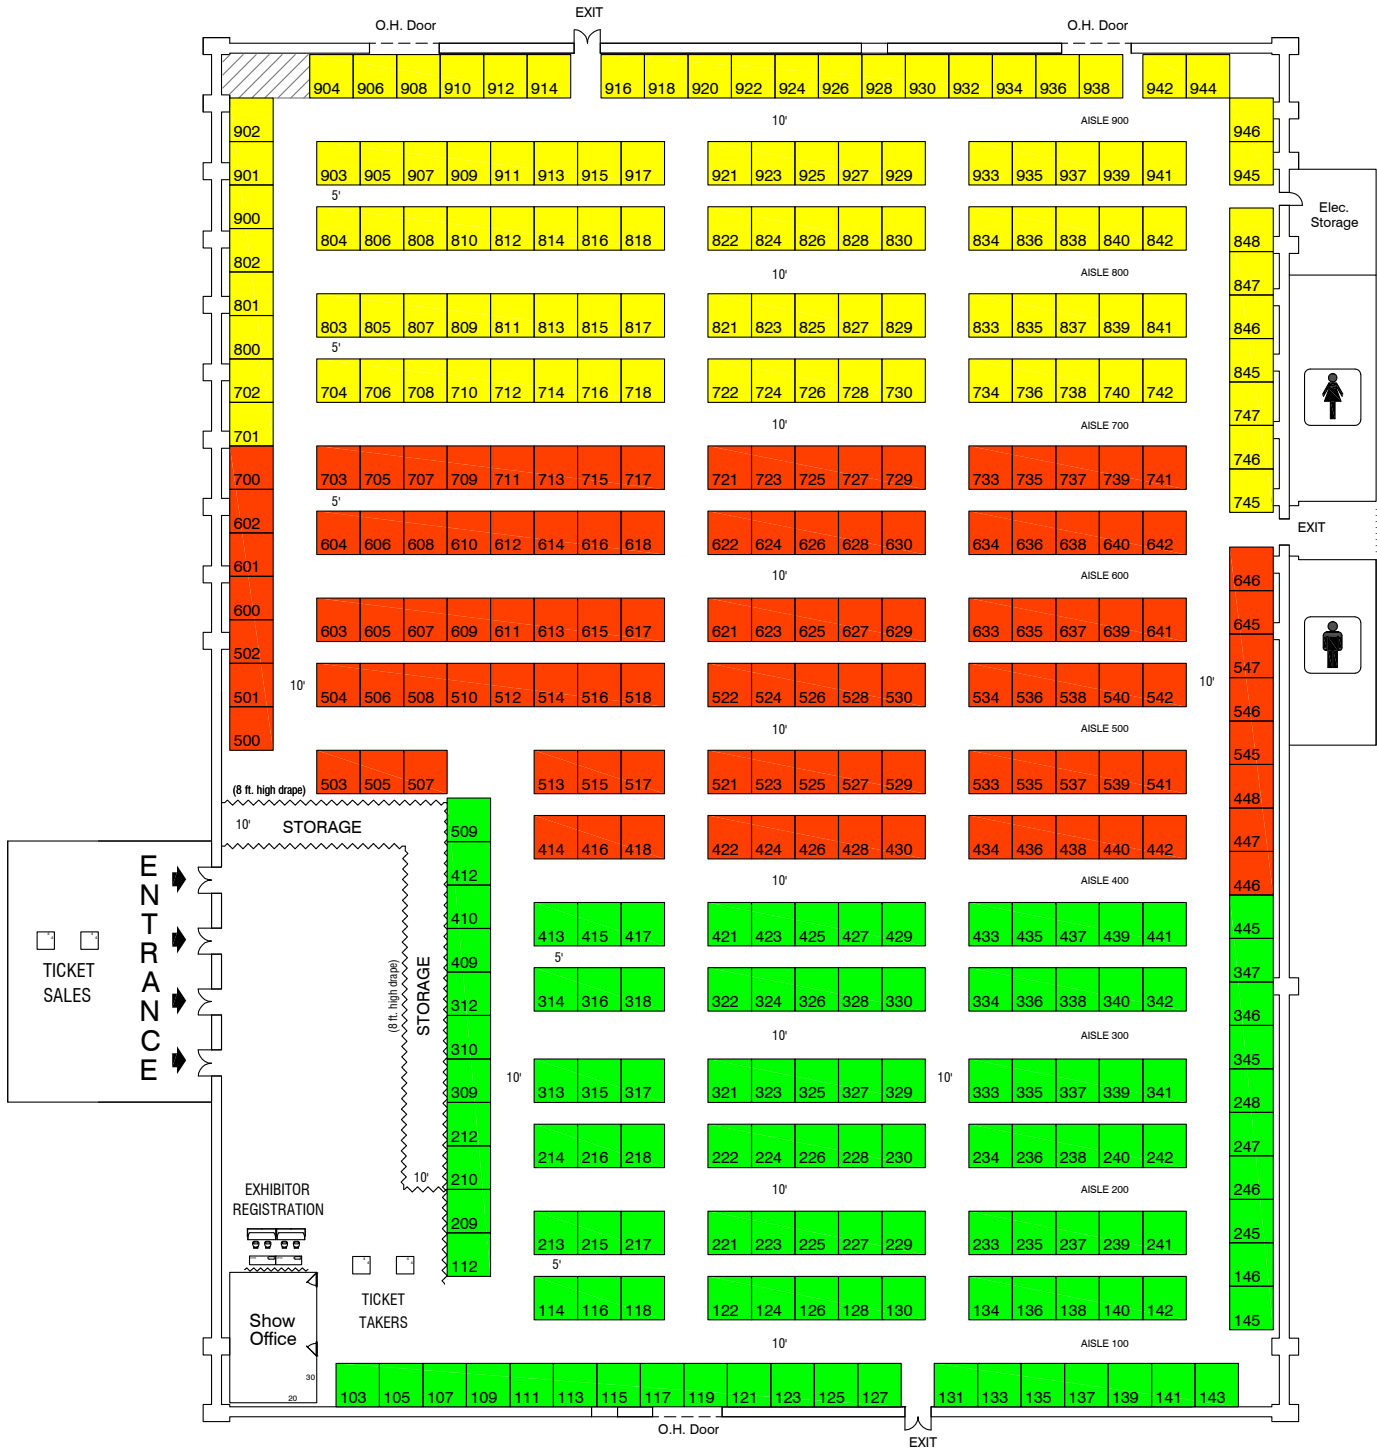

The Home Show at Patriot Place
 March 23-25, 2018
 Empower Field House, Gillette Stadium
 Foxborough, Massachusetts

Rev. 1/05/18

Targeted Freight Move-in Times:

Empower Field House
 Aisle widths as noted

- - Thursday, 3/22/18 @ 7:00 a.m. - 9:00 a.m.
- - Thursday, 3/22/18 @ 9:00 a.m. - 11:00 a.m.
- - Thursday, 3/22/18 @ 11:00 a.m. - 2:00 p.m.