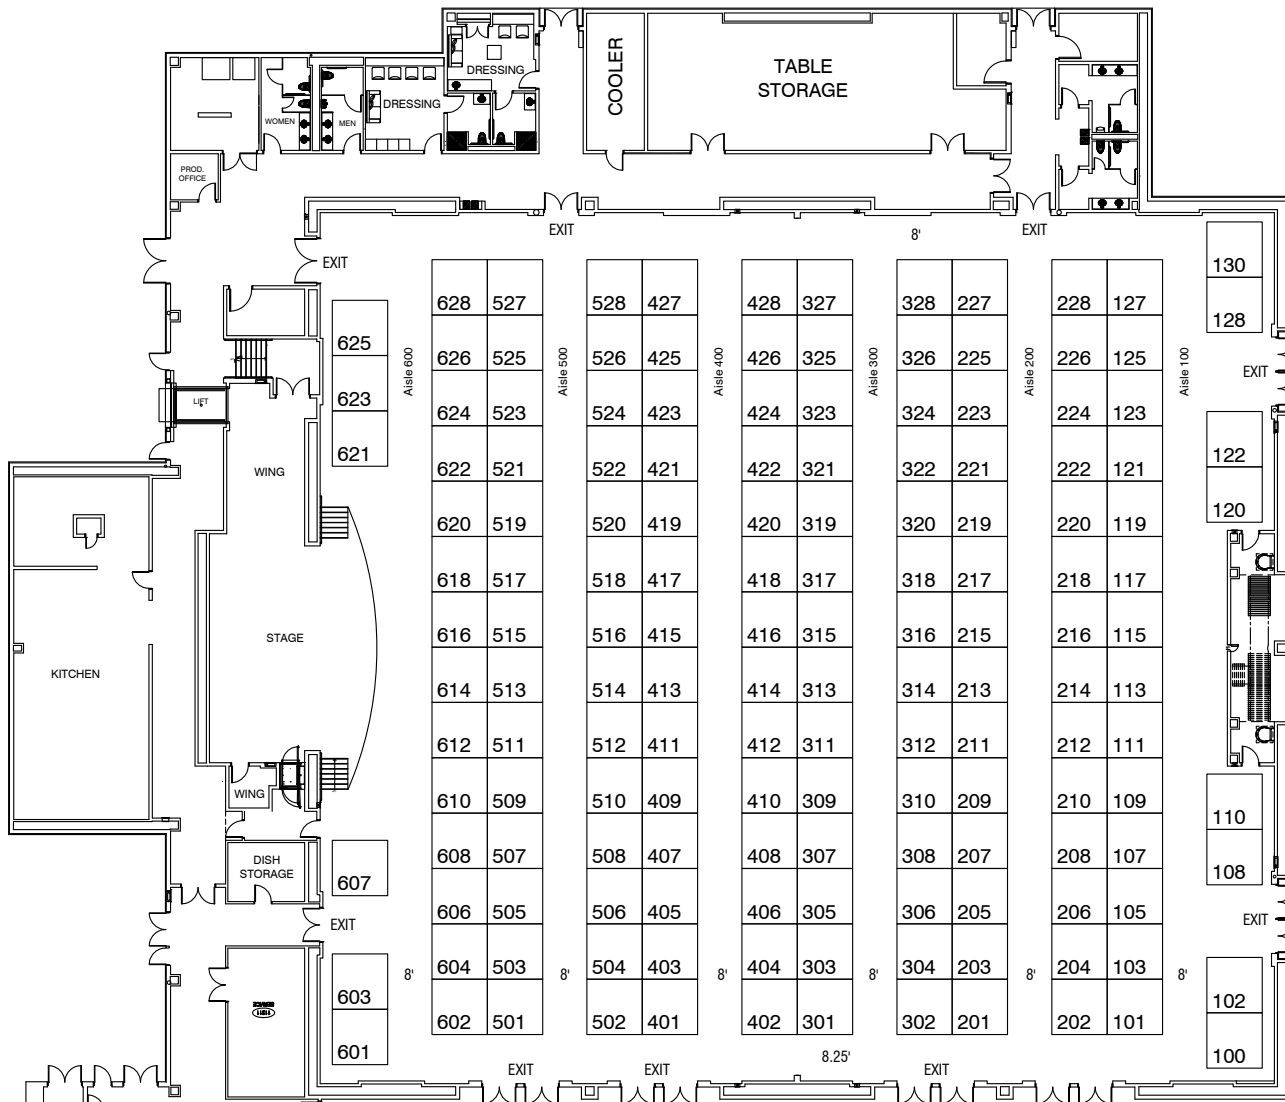

Home Show RI/Lifestyle EXPO  
 March 8-10, 2019  
 Twin River Casino  
 Lincoln, Rhode Island

**Twin River Event Center**

- Ceiling height 20'
- Aisle widths as noted
- Limited Move-In Access
- 6' 6" x 6' 6" Door Openings ONLY
- No Overhead Door for Access

Rev. 4/09/18

ENTRANCE