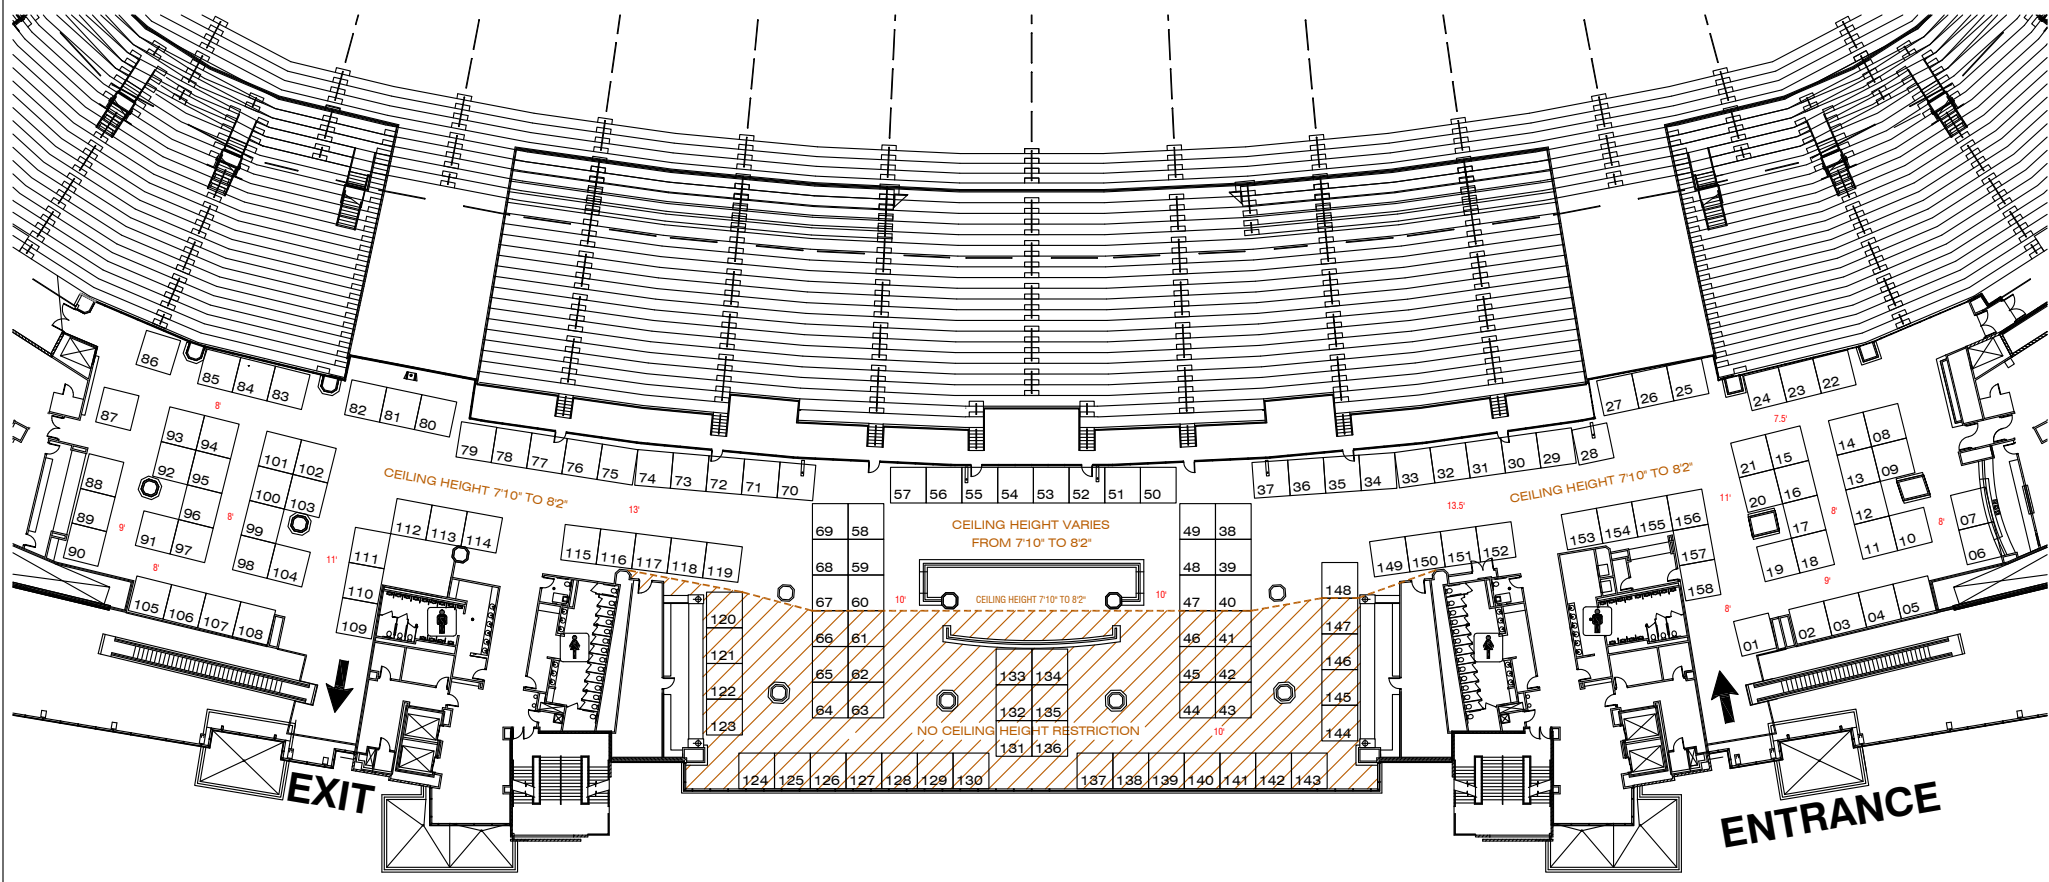

Fall Home Show at Patriot Place
 November 4-6, 2016
 Gillette Stadium · Foxborough, Massachusetts

Putnam West Club
 158-10x10 booths
 Ceiling height varies (7'2"-40')
 Aisle widths as noted

DRAWINGS AS OF 5/1/2016 CM