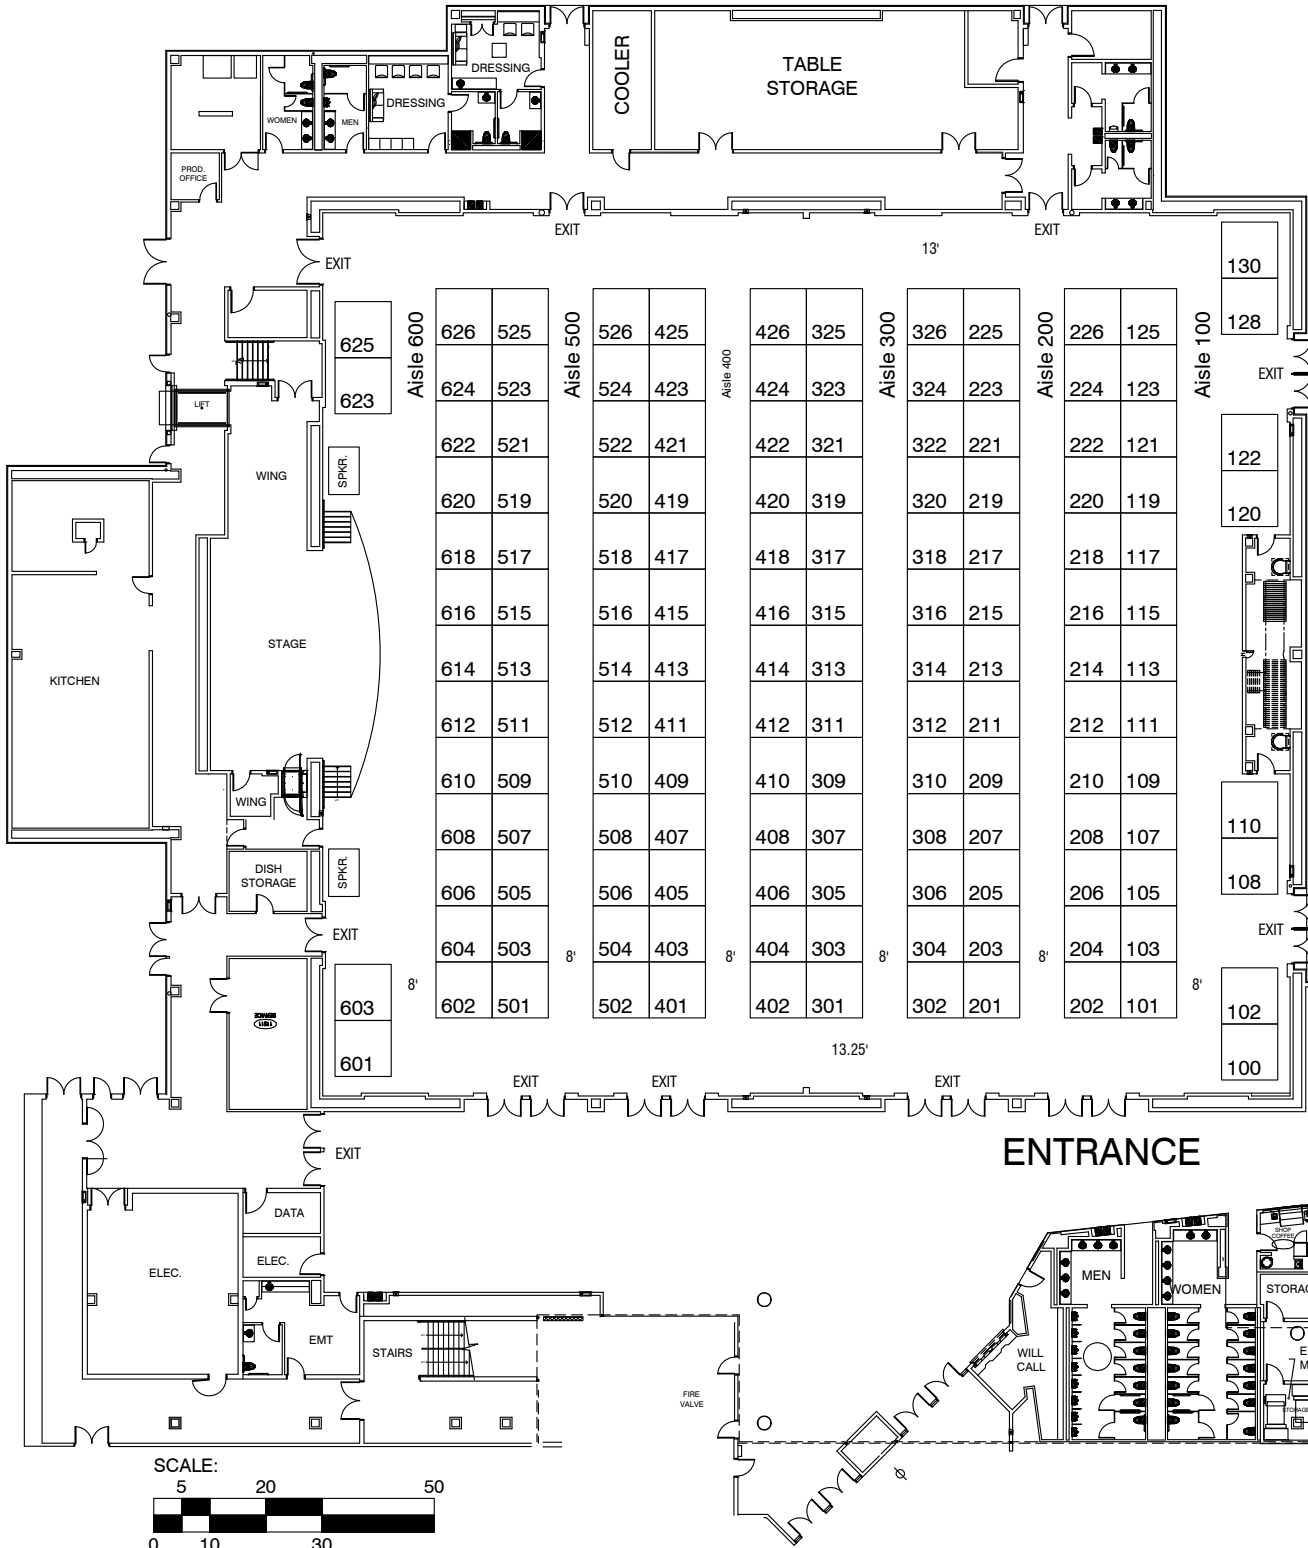

**Home Show/Lifestyle EXPO**  
**March 8-10, 2019**  
**Twin River Casino**  
**Lincoln, Rhode Island**

**Twin River Event Center**

- Ceiling Height 20'
- Aisle widths as noted
- Door Openings 7' x 7'

Rev. 5/29/18

**ENTRANCE**