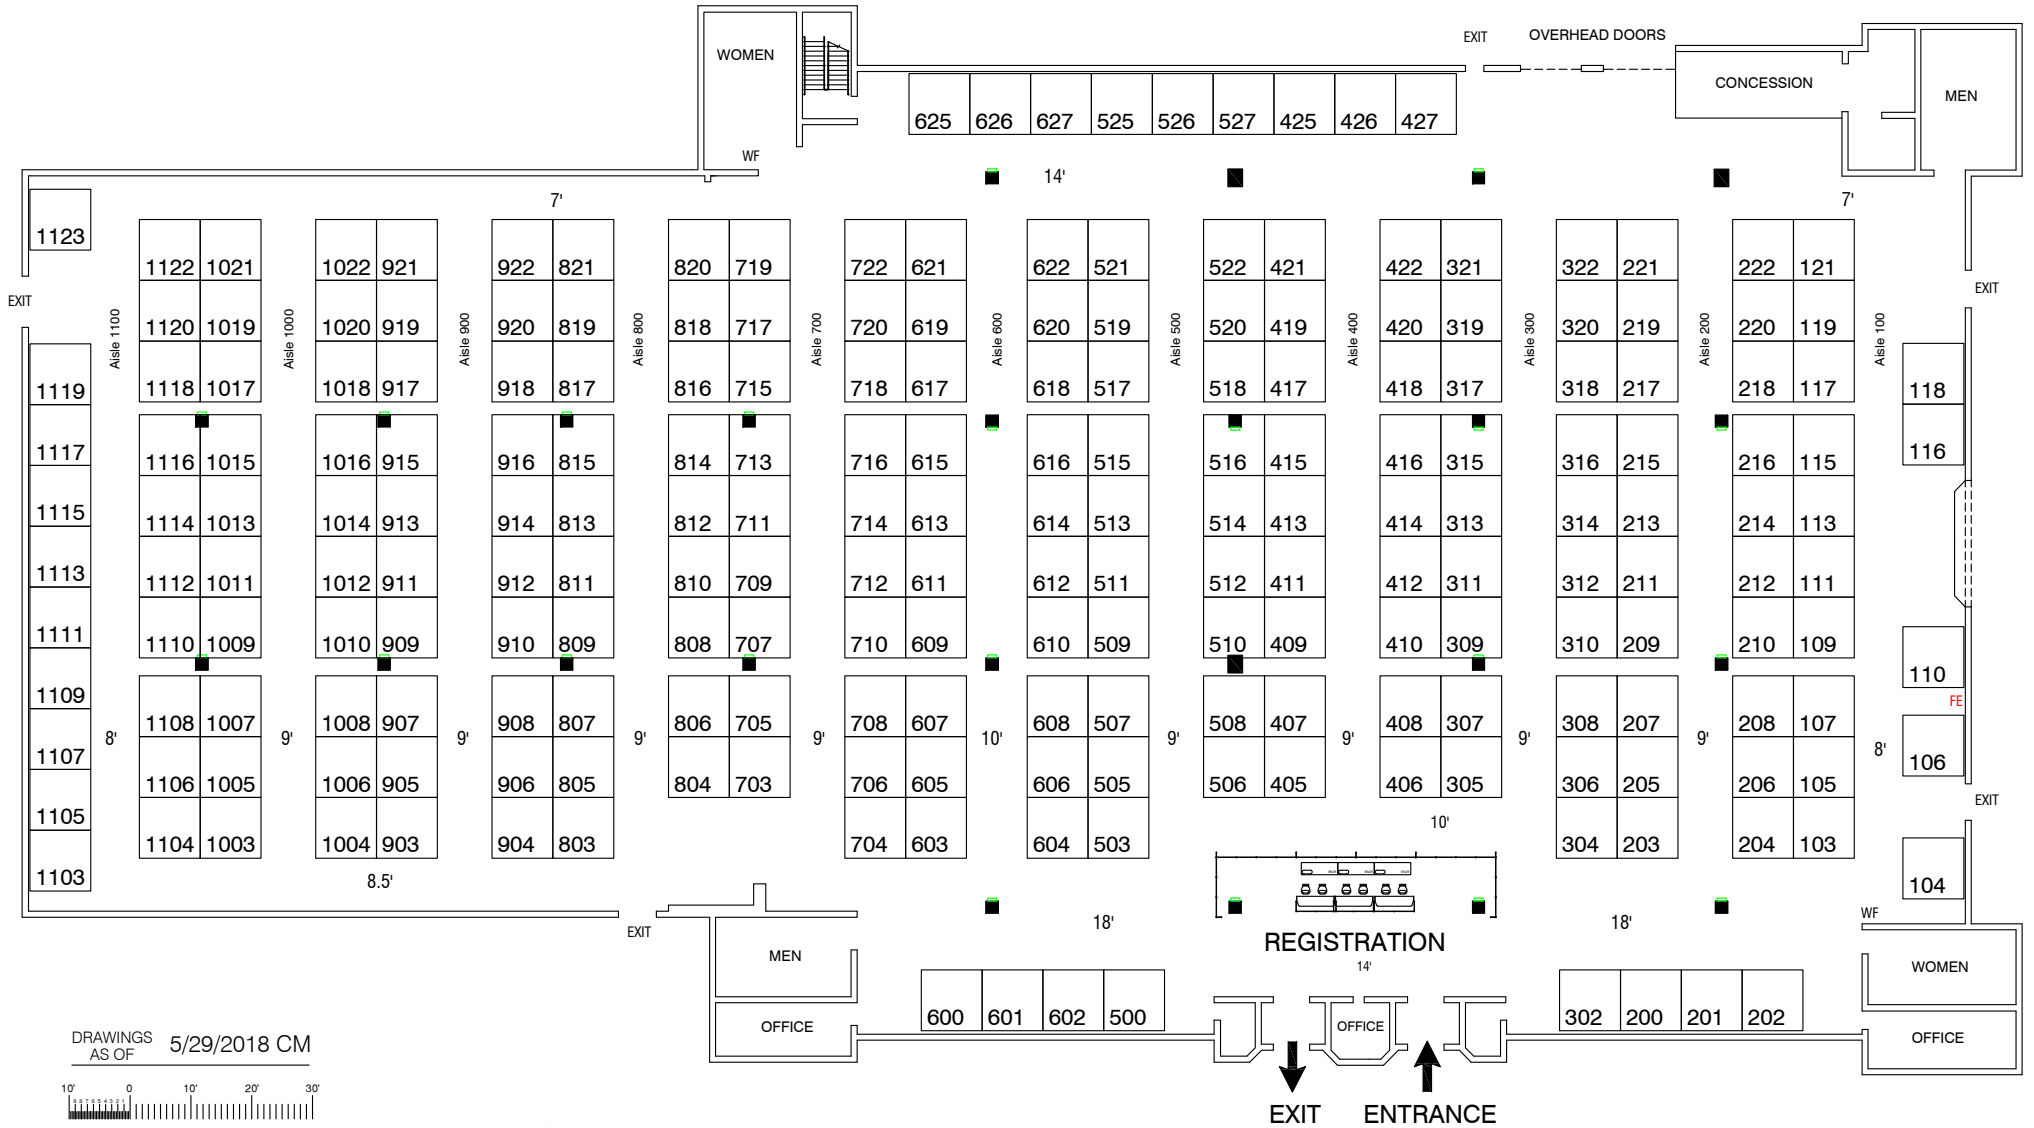

Home Show Marlborough February 8-10, 2019 Royal Plaza Hotel & Trade Center Marlborough, Massachusetts

DRAWINGS AS OF 5/29/2018 CM

Block.....Count
10x10.....226
2m reg counter.....3

■ - 29"x35" column
■ - 24"x24" column
Aisle widths as noted
Ceiling height 21'