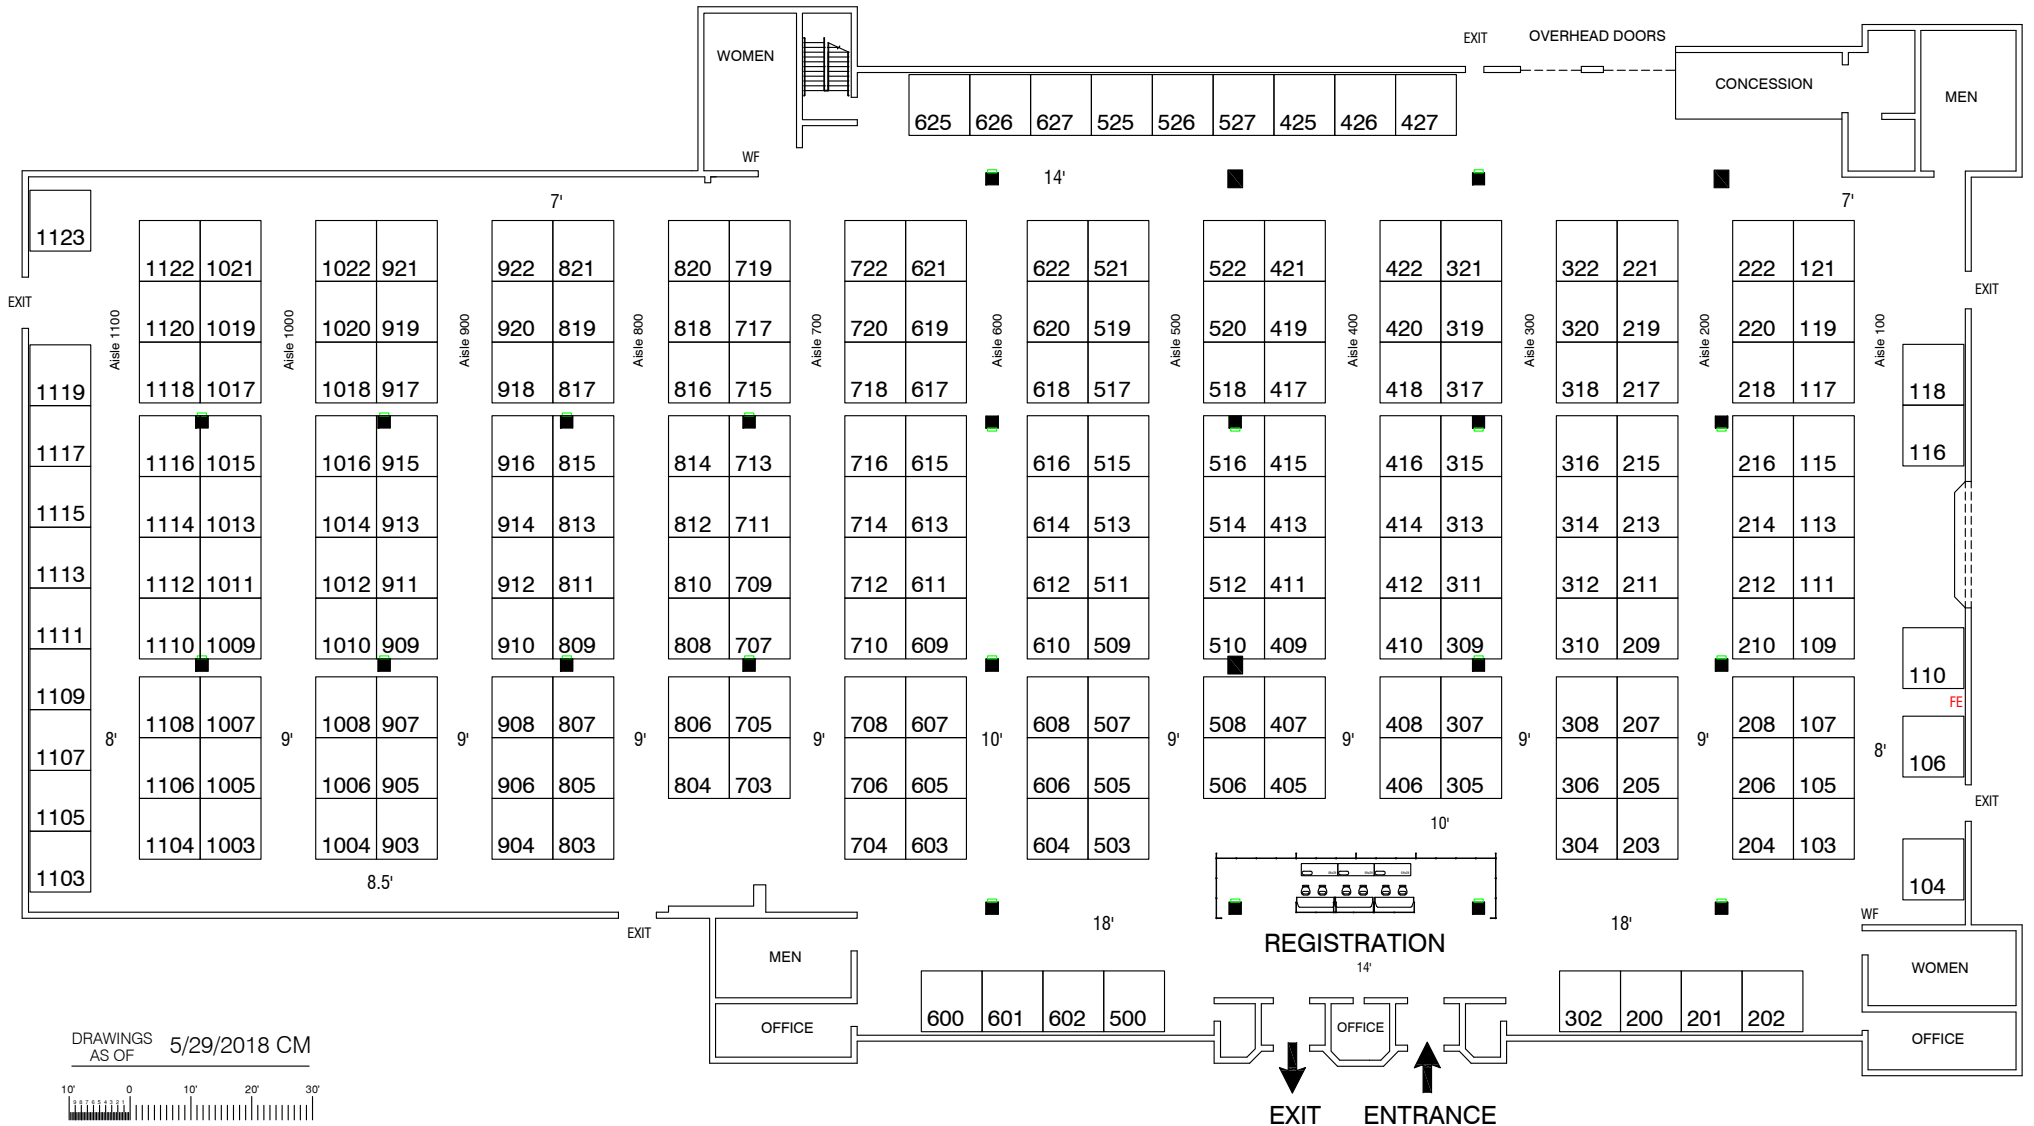

# Home Show Marlborough February 8-10, 2019 Royal Plaza Hotel & Trade Center Marlborough, Massachusetts

DRAWINGS AS OF 5/29/2018 CM

Block.....Count  
10x10.....226  
2m reg counter.....3

■ - 29"x35" column  
■ - 24"x24" column  
Aisle widths as noted  
Ceiling height 21'