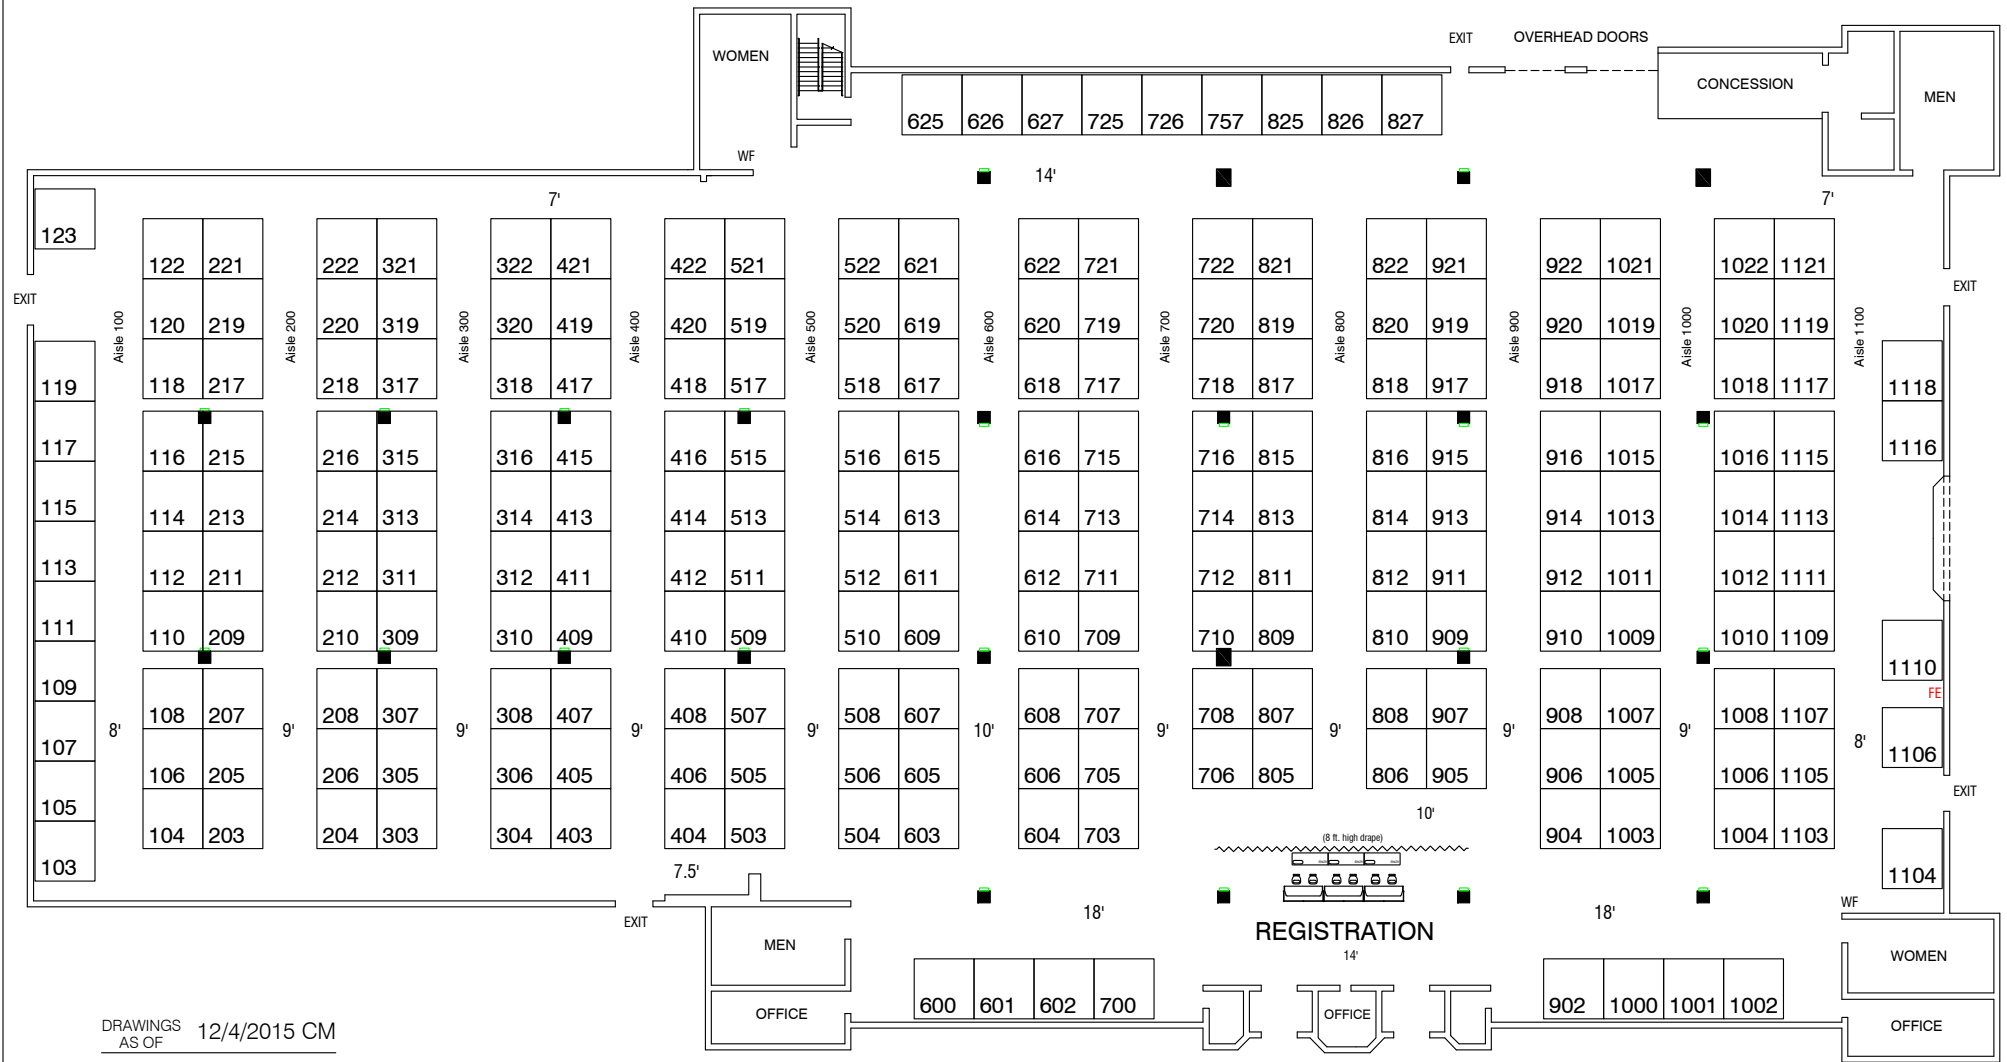

Home Show Marlborough

February 9 - 11, 2018

Royal Plaza Trade Center Marlborough, MA

DRAWINGS AS OF 12/4/2015 CM

Block.....Count
 10x10.....228
 2m reg counter.....3

- - 29"x35" column
- - 24"x24" column
- Aisle widths as noted
- Ceiling height 21'