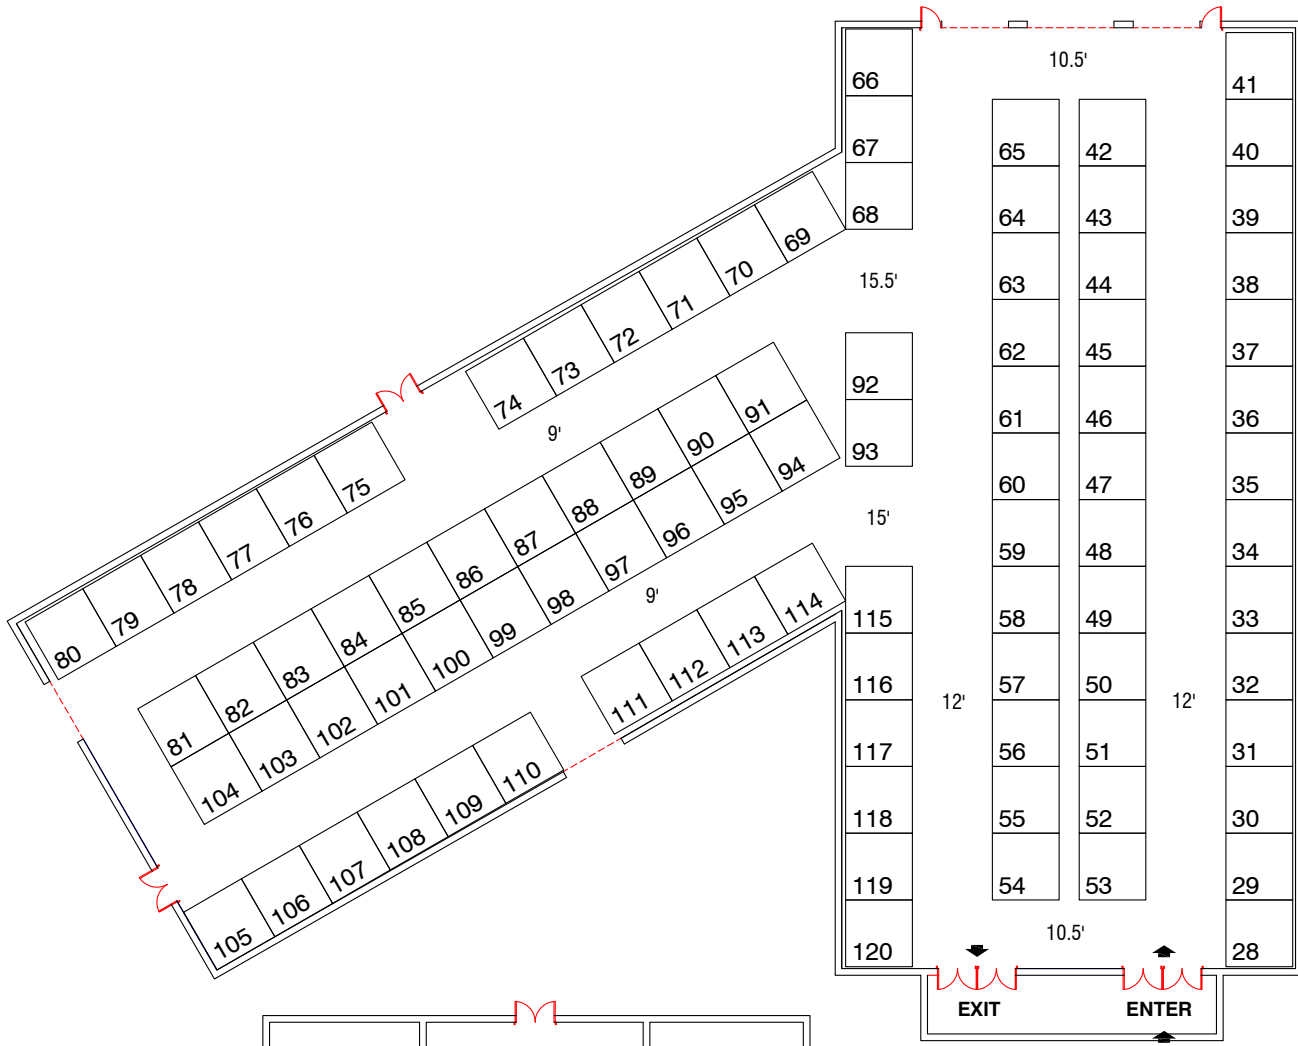

# Home Show at the Topsfield Fairgrounds

Coolidge Hall & The Trade Center - Topsfield, MA

April 20-22, 2018

TRADE CENTER

EXIT ENTER

COOLIDGE HALL

## COOLIDGE TRADE CENTER

118-10x10 booths  
 2-17x6 booths  
 Aisle widths as noted

DRAWINGS 6/6/2016 CM  
 AS OF

**CAPITAL**  
 convention contractors