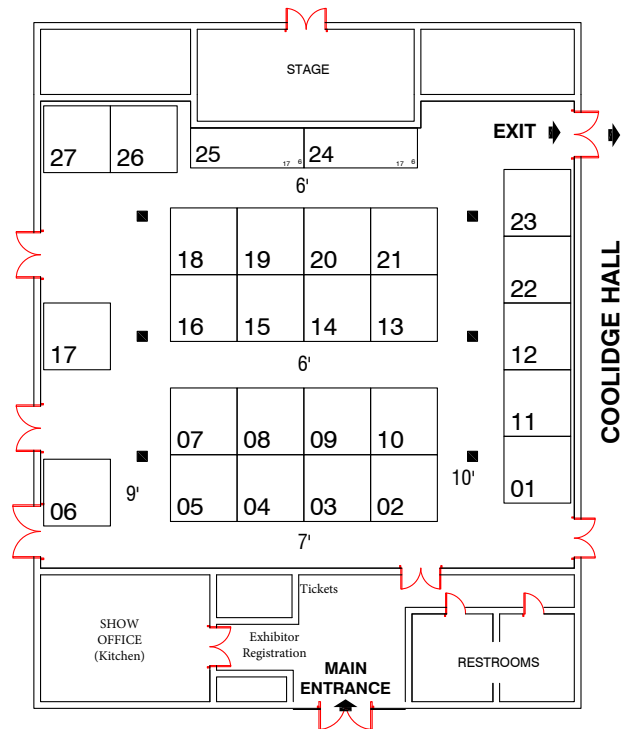

# Home Show at the Topsfield Fairgrounds

Coolidge Hall & The Trade Center - Topsfield, MA

April 20-22, 2018

TRADE CENTER

EXIT ENTER

COOLIDGE HALL

## COOLIDGE TRADE CENTER

118-10x10 booths  
 2-17x6 booths  
 Aisle widths as noted

DRAWINGS 6/6/2016 CM  
 AS OF

**CAPITAL**  
 convention contractors