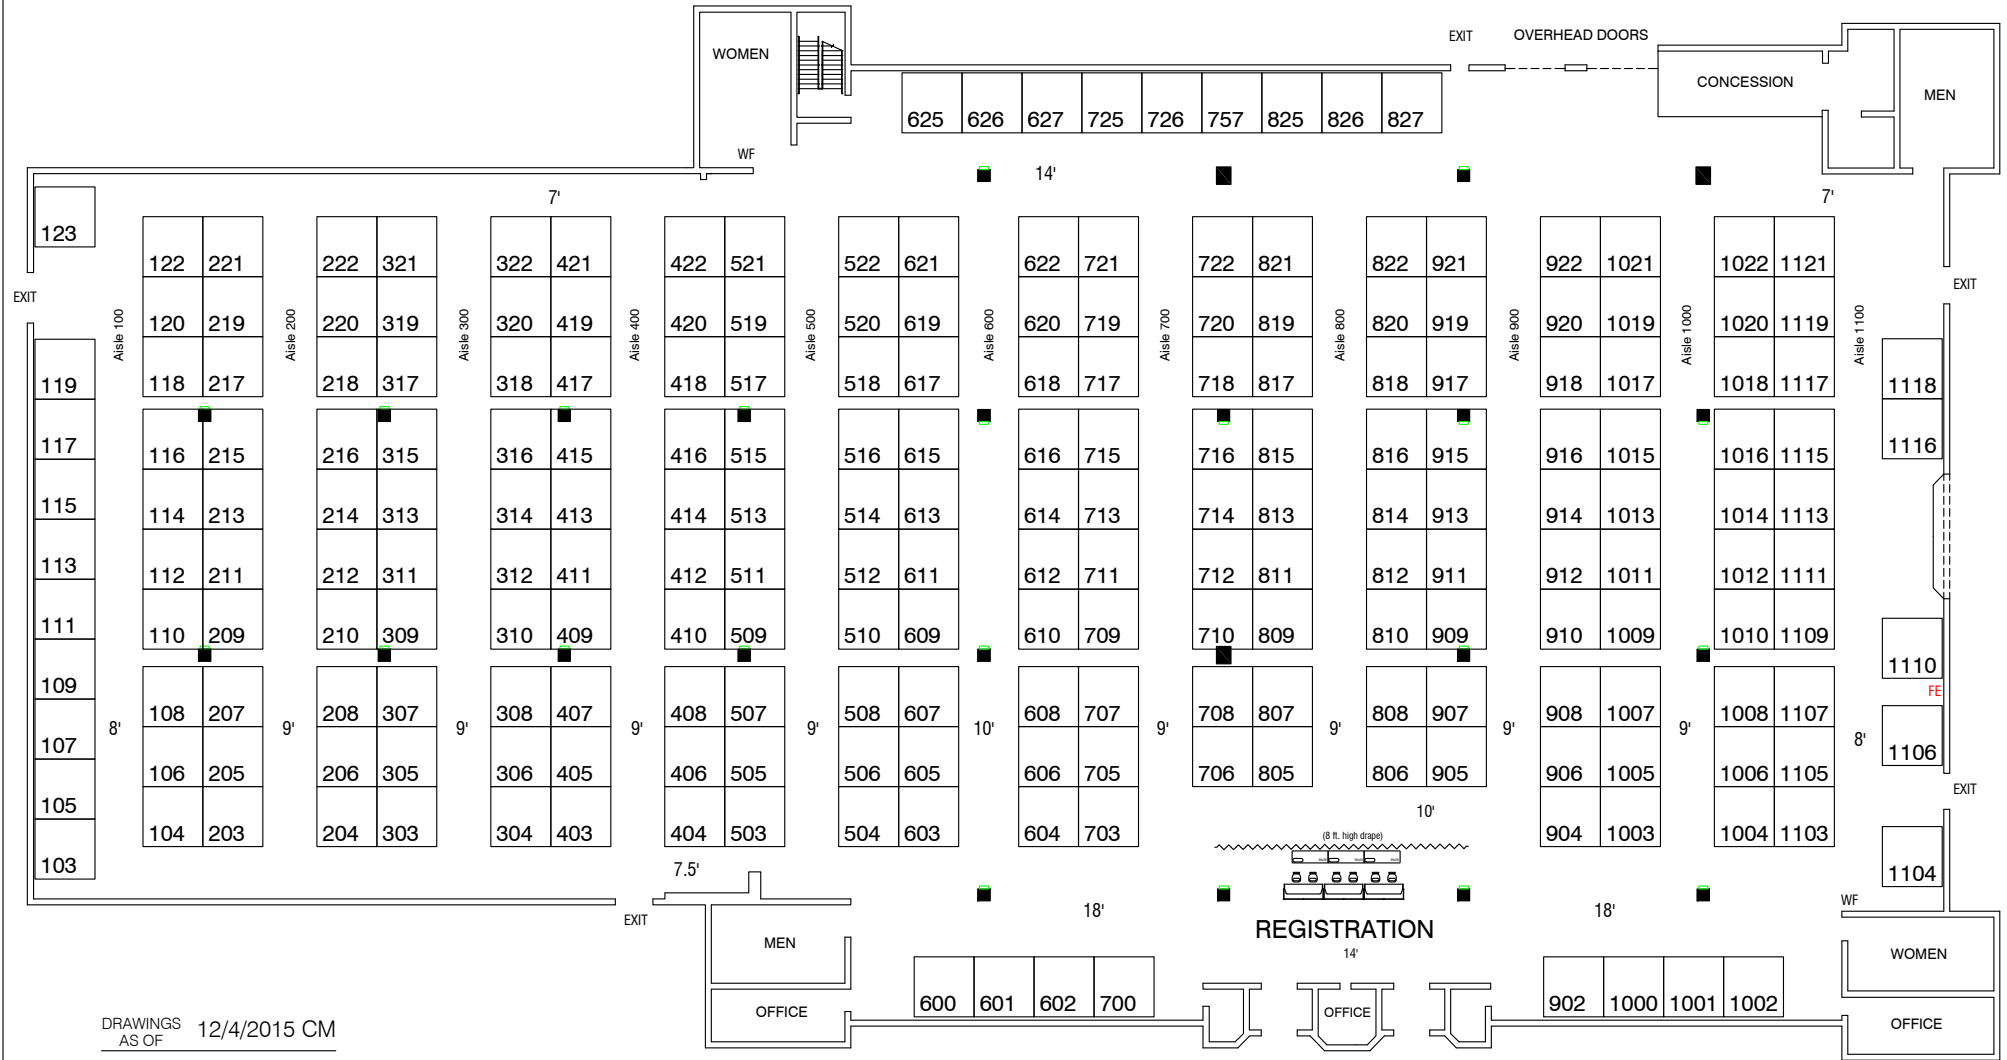

Home Show Marlboro

February 9 - 11, 2018

Royal Plaza Trade Center Marlboro, MA

DRAWINGS AS OF 12/4/2015 CM

Block.....Count
 10x10.....228
 2m reg counter.....3

- - 29"x35" column
- - 24"x24" column
- Aisle widths as noted
- Ceiling height 21'