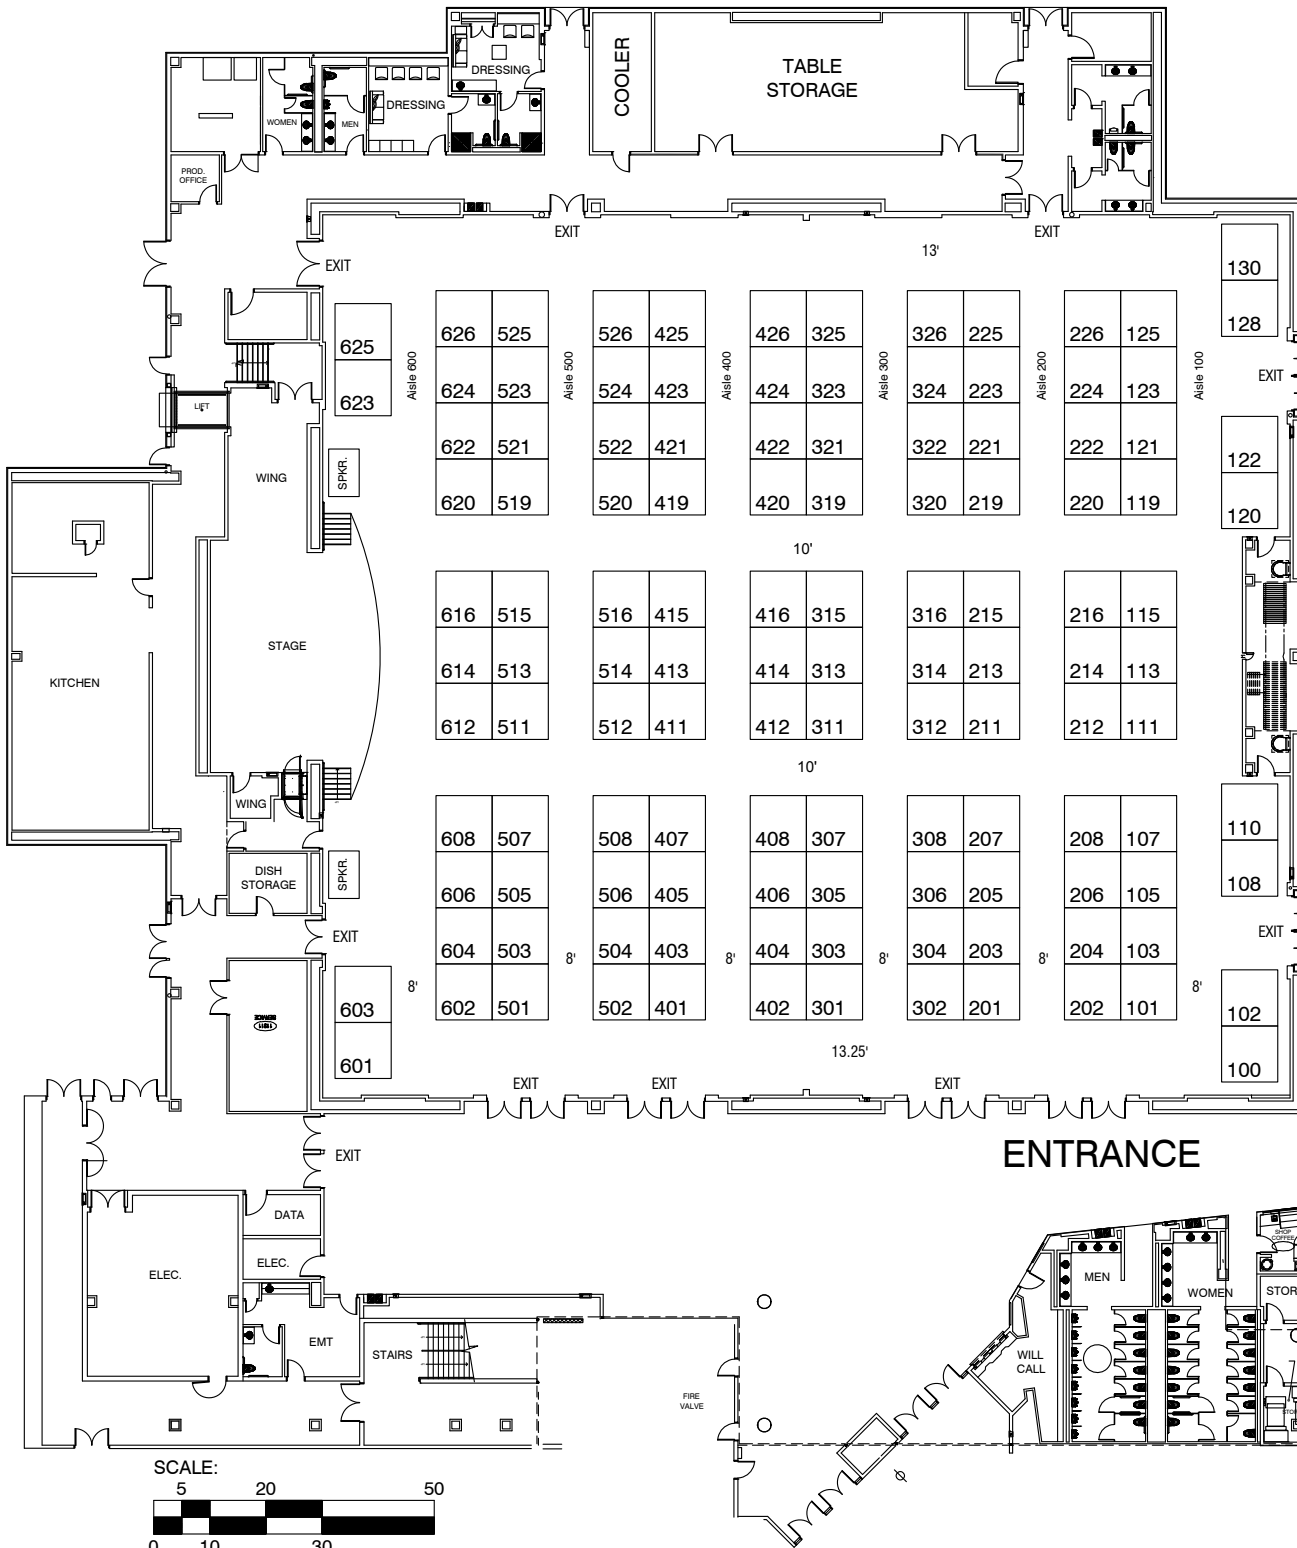

Home Show RI/Lifestyle EXPO
 March 8-10, 2019
 Twin River Casino
 Lincoln, Rhode Island

Twin River Event Center
 122 - 10x10 booths
 Ceiling height 20'
 Aisle widths as noted

Rev. 1/4/19

ENTRANCE