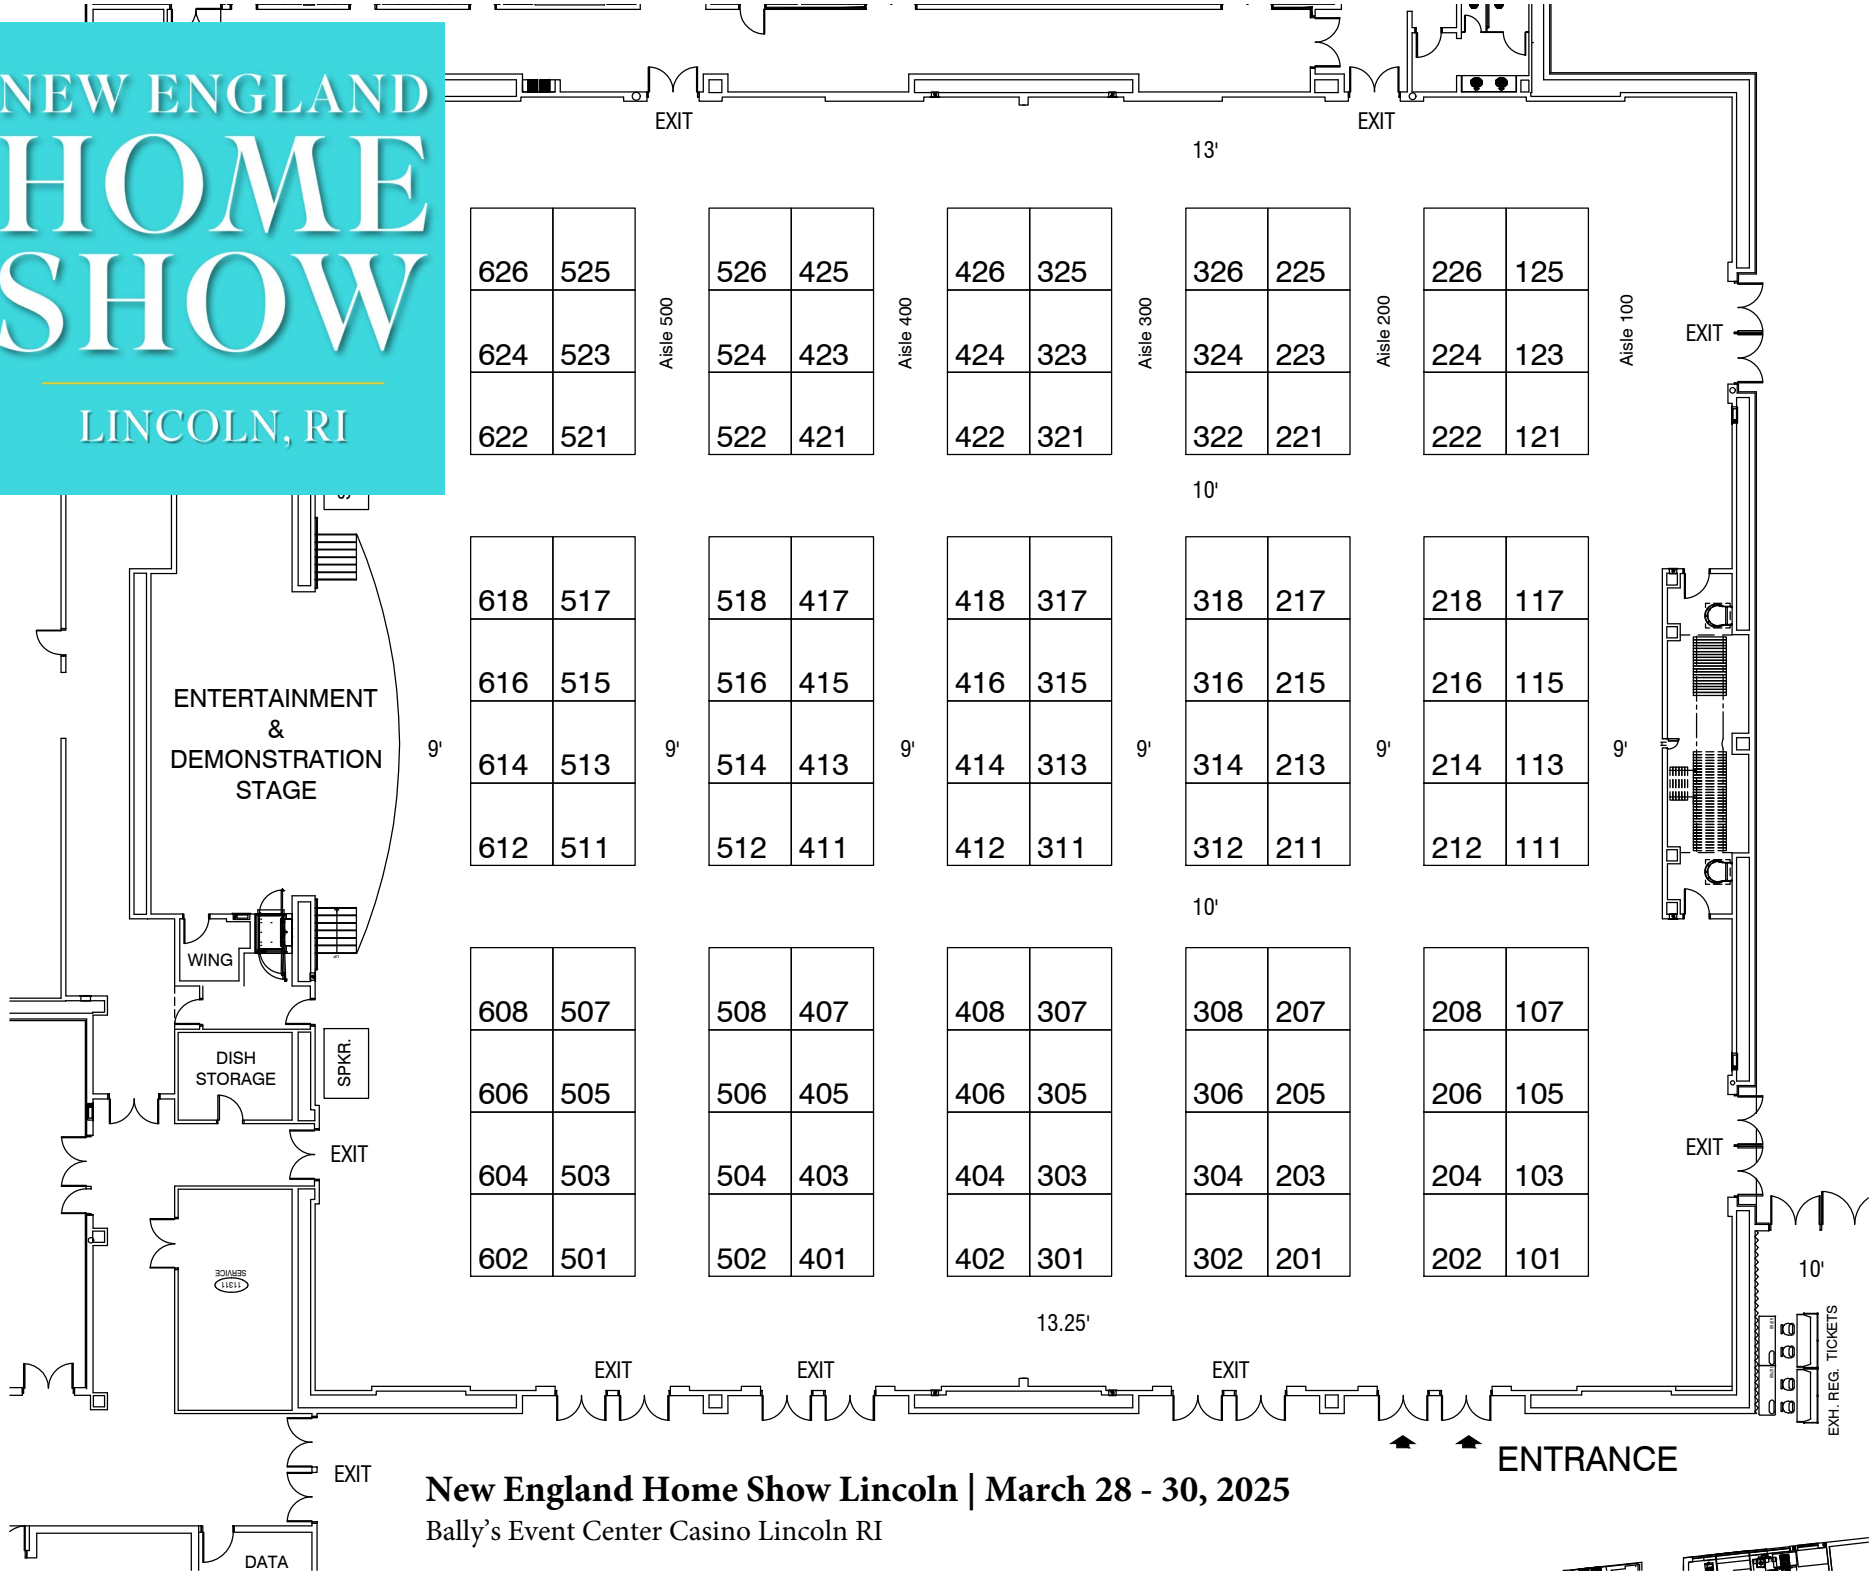

NEW ENGLAND HOME SHOW

LINCOLN, RI

New England Home Show Lincoln | March 28 - 30, 2025
 Bally's Event Center Casino Lincoln RI

ENTRANCE

EXH. REG. TICKETS

DATA

EXIT

EXIT

EXIT

EXIT

EXIT

EXIT

EXIT

EXIT

Aisle 500

Aisle 400

Aisle 300

Aisle 200

Aisle 100

9'

9'

9'

9'

9'

9'

10'

10'

13.25'

13'

10'

ENTERTAINMENT & DEMONSTRATION STAGE

DISH STORAGE